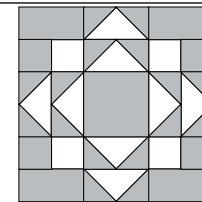

*moda*

Sampler Block Shuffle

6" x 6" finished

**Cutting  
Print**

- 8-2½" x 1½" rectangles
- 4-1½" squares

**Background**

- 1-2½" square
- 4-2½" x 1½" rectangles
- 20-1½" squares

✂ - Easy Corner Triangle

- 8-2½" x 1½" rectangles
- 4-1½" squares

**Background**

- 1-2½" square
- 4-2½" x 1½" rectangles
- 20-1½" squares

✂ - Easy Corner Triangle

12

Color Option

To learn more, visit: [ibheitland.wix.com/zenchic](http://ibheitland.wix.com/zenchic)