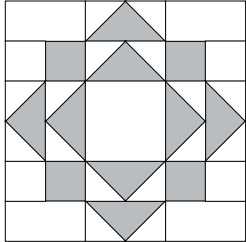

*moda*

Sampler Block Shuffle

6" x 6" finished

**Cutting  
Print**

- 8-2½" x 1½" rectangles
- 4-1½" squares

**Background**

- 1-2½" square
- 4-2½" x 1½" rectangles
- 20-1½" squares

✂ - Easy Corner Triangle

12

Color Option

To learn more, visit: [ibheitland.wix.com/zenchic](http://ibheitland.wix.com/zenchic)

ZENCHIC

*moda*

Sampler Block Shuffle

6" x 6" finished

**Cutting  
Print**

- 8-2½" x 1½" rectangles
- 4-1½" squares

**Background**

- 1-2½" square
- 4-2½" x 1½" rectangles
- 20-1½" squares

✂ - Easy Corner Triangle

12

Color Option

To learn more, visit: [ibheitland.wix.com/zenchic](http://ibheitland.wix.com/zenchic)