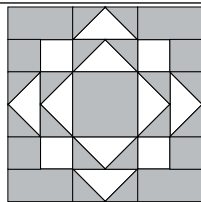

*moda*

Sampler Block Shuffle

6" x 6" finished

**Cutting  
Print**

- 8-2½" x 1½" rectangles
- 4-1½" squares

**Background**

- 1-2½" square
- 4-2½" x 1½" rectangles
- 20-1½" squares

✂ - Easy Corner Triangle

12

Color Option

To learn more, visit: [ibheitland.wix.com/zenchic](http://ibheitland.wix.com/zenchic)

ZENCHIC

*moda*

Sampler Block Shuffle

6" x 6" finished

**Cutting  
Print**

- 8-2½" x 1½" rectangles
- 4-1½" squares

**Background**

- 1-2½" square
- 4-2½" x 1½" rectangles
- 20-1½" squares

✂ - Easy Corner Triangle

12

Color Option

To learn more, visit: [ibheitland.wix.com/zenchic](http://ibheitland.wix.com/zenchic)