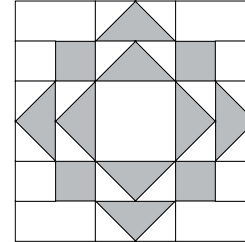

*moda*

Sampler Block Shuffle

6" x 6" finished

**Cutting  
Print**

- 8-2½" x 1½" rectangles
- 4-1½" squares

**Background**

- 1-2½" square
- 4-2½" x 1½" rectangles
- 20-1½" squares

✂ - Easy Corner Triangle

12

Color Option

To learn more, visit: [ibheitland.wix.com/zenchic](http://ibheitland.wix.com/zenchic)

ZENCHIC

*moda*

Sampler Block Shuffle

6" x 6" finished

**Cutting  
Print**

- 8-2½" x 1½" rectangles
- 4-1½" squares

**Background**

- 1-2½" square
- 4-2½" x 1½" rectangles
- 20-1½" squares

✂ - Easy Corner Triangle

12

Color Option

To learn more, visit: [ibheitland.wix.com/zenchic](http://ibheitland.wix.com/zenchic)