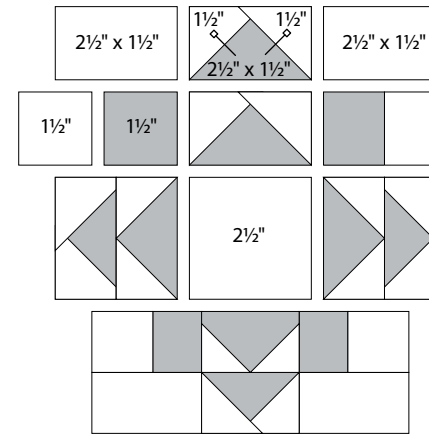

*moda*

Sampler Block Shuffle

6" x 6" finished

**Cutting  
Print**

- 8-2½" x 1½" rectangles
- 4-1½" squares

**Background**

- 1-2½" square
- 4-2½" x 1½" rectangles
- 20-1½" squares

✂ - Easy Corner Triangle

12

Color Option

To learn more, visit: [ibheitland.wix.com/zenchic](http://ibheitland.wix.com/zenchic)

ZENCHIC

*moda*

Sampler Block Shuffle

6" x 6" finished

**Cutting  
Print**

- 8-2½" x 1½" rectangles
- 4-1½" squares

**Background**

- 1-2½" square
- 4-2½" x 1½" rectangles
- 20-1½" squares

✂ - Easy Corner Triangle

12

Color Option

To learn more, visit: [ibheitland.wix.com/zenchic](http://ibheitland.wix.com/zenchic)