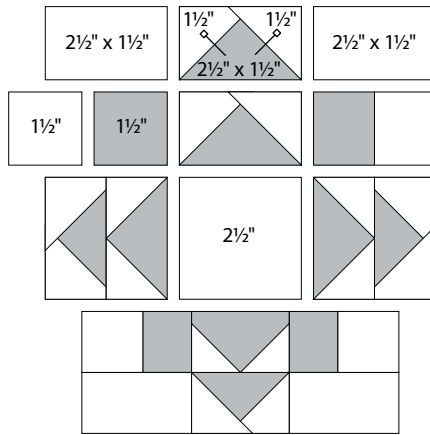

*moda*

Sampler Block Shuffle

6" x 6" finished

**Cutting  
Print**

- 8-2½" x 1½" rectangles
- 4-1½" squares

**Background**

- 1-2½" square
- 4-2½" x 1½" rectangles
- 20-1½" squares

✂ - Easy Corner Triangle

12

Color Option

To learn more, visit: [ibheitland.wix.com/zenchic](http://ibheitland.wix.com/zenchic)

ZENCHIC

*moda*

Sampler Block Shuffle

6" x 6" finished

**Cutting  
Print**

- 8-2½" x 1½" rectangles
- 4-1½" squares

**Background**

- 1-2½" square
- 4-2½" x 1½" rectangles
- 20-1½" squares

✂ - Easy Corner Triangle

12

Color Option

To learn more, visit: [ibheitland.wix.com/zenchic](http://ibheitland.wix.com/zenchic)