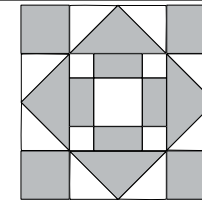

moda

Sampler Block Shuffle

6" x 6" finished

Cutting Print

- 9-2" squares
- 4-1 1/4" squares

Background

- 4-2" squares
- 4-2" x 3 1/2" rectangles
- 4-2" x 1 1/4" rectangles

🔍 - Easy Corner Triangle

- 9-2" squares
- 4-1 1/4" squares

Background

- 4-2" squares
- 4-2" x 3 1/2" rectangles
- 4-2" x 1 1/4" rectangles

🔍 - Easy Corner Triangle

Color Option

13

Bunny Hill Designs

To learn more, visit: bunnyhilldesigns.com