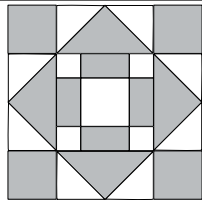

Color Option

13

Bunny Hill Designs

To learn more, visit: bunnyhilldesigns.com

moda