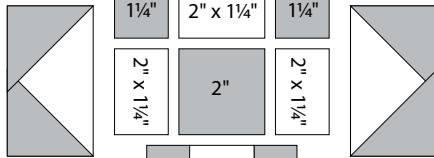

moda

Sampler Block Shuffle

6" x 6" finished

Cutting Print

- 9-2" squares
- 4-1 1/4" squares

Background

- 4-2" squares
- 4-2" x 3 1/2" rectangles
- 4-2" x 1 1/4" rectangles

🔍 - Easy Corner Triangle