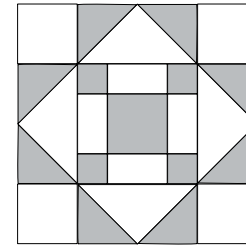

moda

Sampler Block Shuffle

6" x 6" finished

Cutting Print

- 9-2" squares
- 4-1 1/4" squares

Background

- 4-2" squares
- 4-2" x 3 1/2" rectangles
- 4-2" x 1 1/4" rectangles

🔍 - Easy Corner Triangle

Color Option

13

Bunny Hill Designs

To learn more, visit: bunnyhilldesigns.com

moda

Sampler Block Shuffle

6" x 6" finished

Cutting Print

- 9-2" squares
- 4-1 1/4" squares

Background

- 4-2" squares
- 4-2" x 3 1/2" rectangles
- 4-2" x 1 1/4" rectangles

🔍 - Easy Corner Triangle

Color Option

13

Bunny Hill Designs

To learn more, visit: bunnyhilldesigns.com