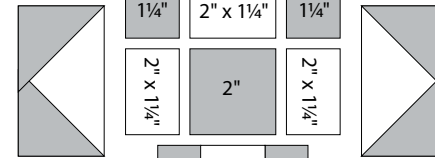

moda

Sampler Block Shuffle

6" x 6" finished

Cutting Print

- 9-2" squares
- 4-1 1/4" squares

Background

- 4-2" squares
- 4-2" x 3 1/2" rectangles
- 4-2" x 1 1/4" rectangles

🔍 - Easy Corner Triangle

Color Option

13

Bunny Hill Designs

To learn more, visit: bunnyhilldesigns.com

moda

Sampler Block Shuffle

6" x 6" finished

Cutting Print

- 9-2" squares
- 4-1 1/4" squares

Background

- 4-2" squares
- 4-2" x 3 1/2" rectangles
- 4-2" x 1 1/4" rectangles

🔍 - Easy Corner Triangle

Color Option

13

Bunny Hill Designs

To learn more, visit: bunnyhilldesigns.com