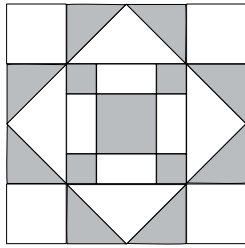

moda

Sampler Block Shuffle

6" x 6" finished

Cutting Print

- 9-2" squares
- 4-1 1/4" squares

Background

- 4-2" squares
- 4-2" x 3 1/2" rectangles
- 4-2" x 1 1/4" rectangles

🔍 - Easy Corner Triangle