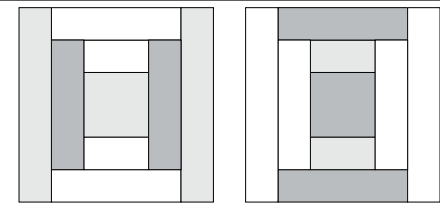

Color Options

moda

MODAFABRICS.COM

#showmethemoda