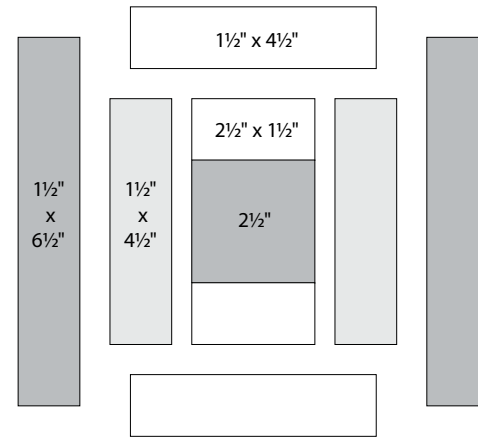

*moda*

Sampler Block Shuffle

6" x 6" finished

**Cutting**

**Print 1**

- 1-2½" square
- 2-1½" x 4½" rectangles

**Print 2**

- 2-1½" x 6½" rectangles

**Background**

- 2-2½" x 1½" rectangles
- 2-1½" x 4½" rectangles

15

**Color Options**

*moda*

MODAFABRICS.COM

#showmethemoda

*moda*

Sampler Block Shuffle

6" x 6" finished

**Cutting**

**Print 1**

- 1-2½" square
- 2-1½" x 4½" rectangles

**Print 2**

- 2-1½" x 6½" rectangles

**Background**

- 2-2½" x 1½" rectangles
- 2-1½" x 4½" rectangles

15

**Color Options**

*moda*

MODAFABRICS.COM

#showmethemoda