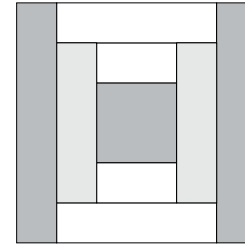

*moda*

Sampler Block Shuffle

6" x 6" finished

**Cutting**

**Print 1**

- 1-2½" square
- 2-1½" x 4½" rectangles

**Print 2**

- 2-1½" x 6½" rectangles

**Background**

- 2-2½" x 1½" rectangles
- 2-1½" x 4½" rectangles

15

**Color Options**

*moda*

MODAFABRICS.COM

#showmethemoda

*moda*

Sampler Block Shuffle

6" x 6" finished

**Cutting**

**Print 1**

- 1-2½" square
- 2-1½" x 4½" rectangles

**Print 2**

- 2-1½" x 6½" rectangles

**Background**