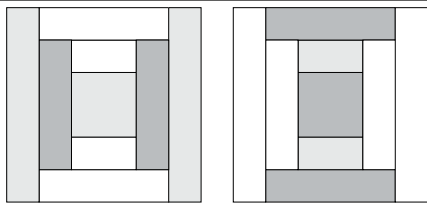

*moda*

Sampler Block Shuffle

6" x 6" finished

**Cutting**

**Print 1**

- 1-2½" square
- 2-1½" x 4½" rectangles

**Print 2**

- 2-1½" x 6½" rectangles

**Background**

- 2-2½" x 1½" rectangles
- 2-1½" x 4½" rectangles

15

**Color Options**

*moda*

MODAFABRICS.COM

#showmethemoda

*moda*

Sampler Block Shuffle

6" x 6" finished

**Cutting**

**Print 1**

- 1-2½" square
- 2-1½" x 4½" rectangles

**Print 2**

- 2-1½" x 6½" rectangles

**Background**