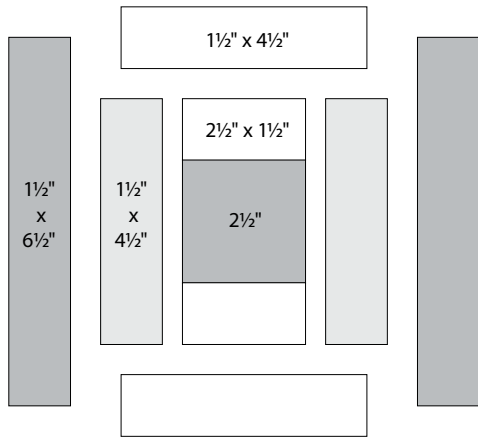

*moda*

Sampler Block Shuffle

6" x 6" finished

**Cutting**

**Print 1**

- 1-2½" square
- 2-1½" x 4½" rectangles

**Print 2**

- 2-1½" x 6½" rectangles

**Background**

- 2-2½" x 1½" rectangles
- 2-1½" x 4½" rectangles

15

**Color Options**

*moda*

MODAFABRICS.COM

#showmethemoda

*moda*

Sampler Block Shuffle

6" x 6" finished

**Cutting**

**Print 1**

- 1-2½" square
- 2-1½" x 4½" rectangles

**Print 2**

- 2-1½" x 6½" rectangles

**Background**

- 2-2½" x 1½" rectangles
- 2-1½" x 4½" rectangles

15

**Color Options**

*moda*

MODAFABRICS.COM

#showmethemoda