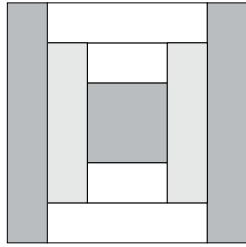

*moda*

Sampler Block Shuffle

6" x 6" finished

**Cutting**

**Print 1**

- 1-2½" square
- 2-1½" x 4½" rectangles

**Print 2**

- 2-1½" x 6½" rectangles

**Background**

- 2-2½" x 1½" rectangles
- 2-1½" x 4½" rectangles

15

**Color Options**

*moda*

MODAFABRICS.COM

#showmethemoda

*moda*

Sampler Block Shuffle

6" x 6" finished

**Cutting**

**Print 1**

- 1-2½" square
- 2-1½" x 4½" rectangles

**Print 2**

- 2-1½" x 6½" rectangles

**Background**