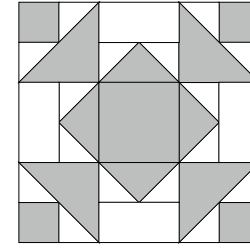

moda

Sampler Block Shuffle

6" x 6" finished

**Cutting
Print**

- 5-2½" squares
- 4-2½" x 1½" rectangles
- 4-1½" squares

Background

- 4-2½" x 1½" rectangles
- 4-1⅞" squares cut in half on the diagonal
- 8-1½" squares

✂ - Easy Corner Triangle

19

Color Option

moda

MODAFABRICS.COM

#showmethemoda

moda

Sampler Block Shuffle

6" x 6" finished

**Cutting
Print**

- 5-2½" squares
- 4-2½" x 1½" rectangles
- 4-1½" squares

Background

- 4-2½" x 1½" rectangles
- 4-1⅞" squares cut in half on the diagonal
- 8-1½" squares

✂ - Easy Corner Triangle