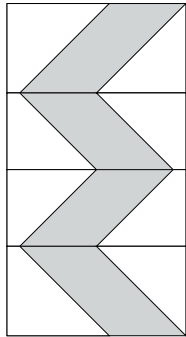

moda

Sampler Block Shuffle

6" x 6" finished

Cutting Print

8-2" x 3 1/2" rectangles

Background

16-2" squares

- Easy Corner Triangle

6" x 6" finished

Cutting Print

8-2" x 3 1/2" rectangles

Background

16-2" squares

- Easy Corner Triangle

21

Color Options