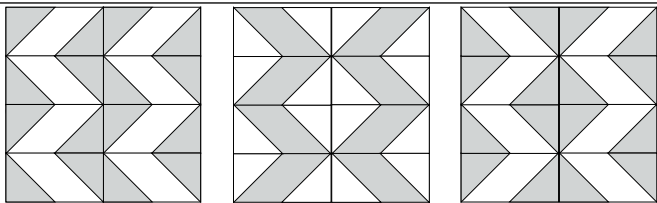

21

Color Options

Minick & Simpson
To learn more, visit: minickandsimpson.com

moda

MODAFABRICS.COM

#showmethemoda

moda