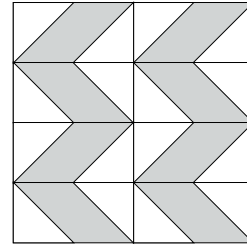

moda

Sampler Block Shuffle

6" x 6" finished

Cutting Print

8-2" x 3 1/2" rectangles

Background

16-2" squares

- Easy Corner Triangle

6" x 6" finished

Cutting Print

8-2" x 3 1/2" rectangles

Background

16-2" squares

- Easy Corner Triangle

21

Color Options