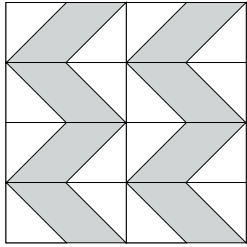

moda

Sampler Block Shuffle

6" x 6" finished

Cutting Print

8-2" x 3 1/2" rectangles

Background

16-2" squares

- Easy Corner Triangle

6" x 6" finished

Cutting Print

8-2" x 3 1/2" rectangles

Background

16-2" squares

- Easy Corner Triangle

21

Color Options