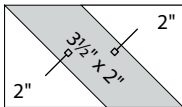

moda

Sampler Block Shuffle

6" x 6" finished

Cutting Print

8-2" x 3 1/2" rectangles

Background

16-2" squares

- Easy Corner Triangle