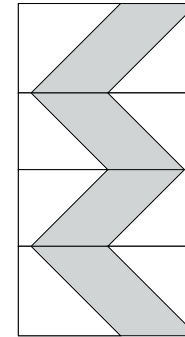

moda

Sampler Block Shuffle

6" x 6" finished

Cutting Print

8-2" x 3 1/2" rectangles

Background

16-2" squares

- Easy Corner Triangle

6" x 6" finished

Cutting Print

8-2" x 3 1/2" rectangles

Background

16-2" squares

- Easy Corner Triangle

21

Color Options