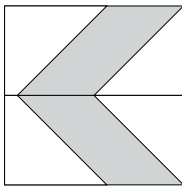

moda

Sampler Block Shuffle

6" x 6" finished

Cutting Print

8-2" x 3 1/2" rectangles

Background

16-2" squares

- Easy Corner Triangle

6" x 6" finished

Cutting Print

8-2" x 3 1/2" rectangles

Background

16-2" squares

- Easy Corner Triangle

21

Color Options