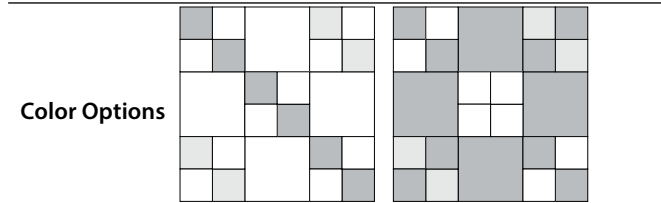

10-1½" squares

6" x 6" finished

Color Options

22

basicgrey

To learn more, visit: [basicgrey.com](http://basicgrey.com)

moda

Sampler Block Shuffle

Cutting

Print 1

10-1½" squares

Print 2

4-2½" squares

Background

10-1½" squares

6" x 6" finished