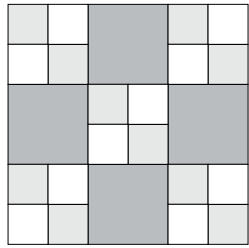

moda

Sampler Block Shuffle

Cutting

Print 1

10-1½" squares

Print 2

4-2½" squares

Background

10-1½" squares

6" x 6" finished

Color Options

22

basicgrey

To learn more, visit: [basicgrey.com](http://basicgrey.com)

moda

Sampler Block Shuffle

Cutting

Print 1

10-1½" squares

Print 2

4-2½" squares

Background

10-1½" squares

6" x 6" finished