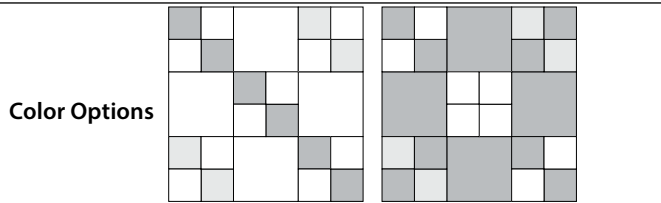

moda

Sampler Block Shuffle

Cutting

Print 1

10-1½" squares

Print 2

4-2½" squares

Background

10-1½" squares

6" x 6" finished

Color Options

22

basicgrey

To learn more, visit: [basicgrey.com](http://basicgrey.com)

moda

Sampler Block Shuffle