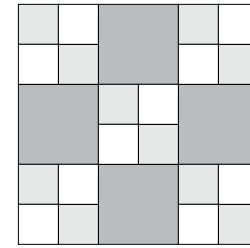

moda

Sampler Block Shuffle

Cutting

Print 1

10-1½" squares

Print 2

4-2½" squares

Background

10-1½" squares

6" x 6" finished

Color Options

22

basicgrey

To learn more, visit: [basicgrey.com](http://basicgrey.com)

moda

Sampler Block Shuffle

Cutting

Print 1

10-1½" squares

Print 2

4-2½" squares

Background

10-1½" squares

6" x 6" finished