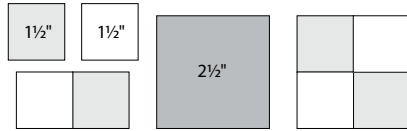

moda

Sampler Block Shuffle

Cutting

Print 1

10-1½" squares

Print 2

4-2½" squares

Background

10-1½" squares

6" x 6" finished

Color Options

22

basicgrey

To learn more, visit: [basicgrey.com](http://basicgrey.com)

moda

Sampler Block Shuffle