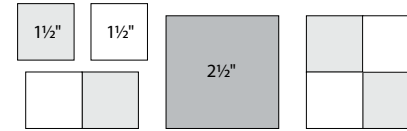

10-1½" squares

6" x 6" finished

Color Options

22

basicgrey

To learn more, visit: [basicgrey.com](http://basicgrey.com)

moda

Sampler Block Shuffle

Cutting

Print 1

10-1½" squares

Print 2

4-2½" squares

Background

10-1½" squares

6" x 6" finished