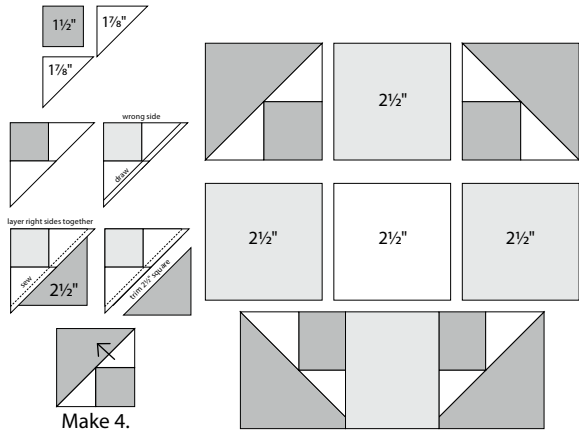

moda

Sampler Block Shuffle

6" x 6" finished

Cutting

Print 1

- 4-2 1/2" squares
- 4-1 1/2" squares

Print 2

- 4-2 1/2" squares

Background

- 1-2 1/2" square
- 4-1 7/8" squares cut in half on the diagonal

Color Options

23

Betsy Chutchian

To learn more, visit: betsysbestquiltsonmore.blogspot.com

moda

Sampler Block Shuffle

6" x 6" finished

Cutting

Print 1

- 4-2 1/2" squares
- 4-1 1/2" squares

Print 2

- 4-2 1/2" squares

Background

- 1-2 1/2" square
- 4-1 7/8" squares cut in half on the diagonal