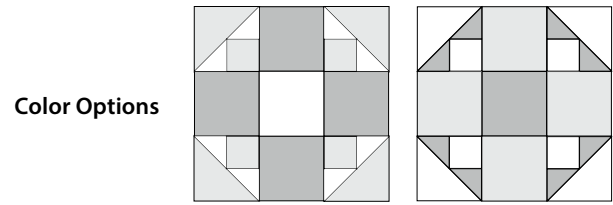

Background

- 1-2 1/2" square
- 4-1 7/8" squares cut in half on the diagonal

Color Options

23

Betsy Chutchian

To learn more, visit: betsysbestquiltsonmore.blogspot.com

moda

Sampler Block Shuffle

6" x 6" finished

Cutting

Print 1

- 4-2 1/2" squares
- 4-1 1/2" squares

Print 2

- 4-2 1/2" squares

Background

- 1-2 1/2" square
- 4-1 7/8" squares cut in half on the diagonal