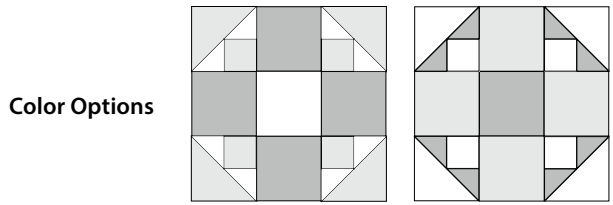

moda

Sampler Block Shuffle

6" x 6" finished

Cutting

Print 1

- 4-2 1/2" squares
- 4-1 1/2" squares

Print 2

- 4-2 1/2" squares

Background

- 1-2 1/2" square
- 4-1 7/8" squares cut in half on the diagonal

Color Options

23

Betsy Chutchian

To learn more, visit: betsysbestquiltsonmore.blogspot.com

moda

Sampler Block Shuffle