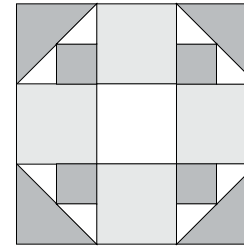

moda

Sampler Block Shuffle

6" x 6" finished

Cutting

Print 1

- 4-2 1/2" squares
- 4-1 1/2" squares

Print 2

- 4-2 1/2" squares

Background

- 1-2 1/2" square
- 4-1 7/8" squares cut in half on the diagonal

Color Options

23

Betsy Chutchian

To learn more, visit: betsysbestquiltsonmore.blogspot.com

moda

Sampler Block Shuffle

6" x 6" finished

Cutting

Print 1

- 4-2 1/2" squares
- 4-1 1/2" squares

Print 2

- 4-2 1/2" squares

Background

- 1-2 1/2" square
- 4-1 7/8" squares cut in half on the diagonal