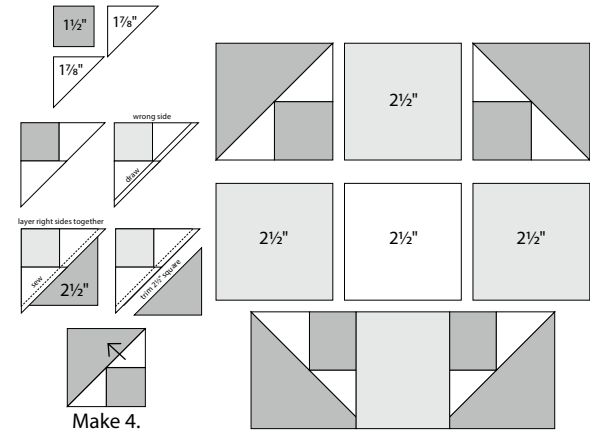

Background

- 1-2 1/2" square
- 4-1 7/8" squares cut in half on the diagonal

Color Options

23

Betsy Chutchian

To learn more, visit: betsysbestquiltsonmore.blogspot.com

moda

Sampler Block Shuffle

6" x 6" finished

Cutting

Print 1

- 4-2 1/2" squares
- 4-1 1/2" squares

Print 2

- 4-2 1/2" squares

Background

- 1-2 1/2" square
- 4-1 7/8" squares cut in half on the diagonal