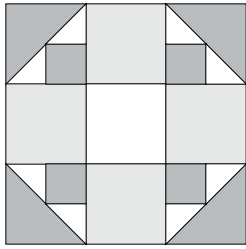

moda

Sampler Block Shuffle

6" x 6" finished

Cutting

Print 1

- 4-2 1/2" squares
- 4-1 1/2" squares

Print 2

- 4-2 1/2" squares

Background

- 1-2 1/2" square
- 4-1 7/8" squares cut in half on the diagonal

Color Options

23

Betsy Chutchian

To learn more, visit: betsysbestquiltsonmore.blogspot.com

moda

Sampler Block Shuffle

6" x 6" finished

Cutting

Print 1

- 4-2 1/2" squares
- 4-1 1/2" squares

Print 2

- 4-2 1/2" squares

Background

- 1-2 1/2" square
- 4-1 7/8" squares cut in half on the diagonal