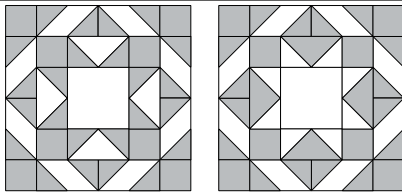

moda

Sampler Block Shuffle

6" x 6" finished

Cutting  
Print

- 1-2½" square
- 8-1½" squares
- 8-2½" x 1½" rectangles

Background

- 24-1½" squares
- 4-2½" x 1½" rectangles

✂ - Easy Corner Triangle

24

Color Options

Laundry Basket Quilts  
To learn more, visit: [laundrybasketquilts.com](http://laundrybasketquilts.com)

moda

Sampler Block Shuffle

6" x 6" finished

Cutting  
Print

- 1-2½" square
- 8-1½" squares
- 8-2½" x 1½" rectangles

Background

- 24-1½" squares
- 4-2½" x 1½" rectangles

✂ - Easy Corner Triangle

24

Color Options

Laundry Basket Quilts  
To learn more, visit: [laundrybasketquilts.com](http://laundrybasketquilts.com)

moda

MODAFABRICS.COM