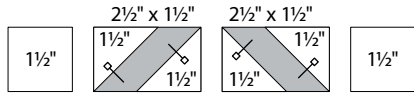

moda

Sampler Block Shuffle

6" x 6" finished

Cutting  
Print

- 1-2½" square
- 8-1½" squares
- 8-2½" x 1½" rectangles

Background

- 24-1½" squares
- 4-2½" x 1½" rectangles

✂ - Easy Corner Triangle

24

Color Options

Laundry Basket Quilts  
To learn more, visit: [laundrybasketquilts.com](http://laundrybasketquilts.com)

moda

Sampler Block Shuffle

6" x 6" finished

Cutting  
Print

- 1-2½" square
- 8-1½" squares
- 8-2½" x 1½" rectangles