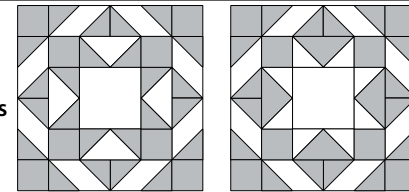

moda

Sampler Block Shuffle

6" x 6" finished

Cutting  
Print

- 1-2½" square
- 8-1½" squares
- 8-2½" x 1½" rectangles

Background

- 24-1½" squares
- 4-2½" x 1½" rectangles

✂ - Easy Corner Triangle

24

Color Options

Laundry Basket Quilts  
To learn more, visit: [laundrybasketquilts.com](http://laundrybasketquilts.com)

moda

Sampler Block Shuffle

6" x 6" finished

Cutting  
Print

- 1-2½" square
- 8-1½" squares
- 8-2½" x 1½" rectangles

Background

- 24-1½" squares
- 4-2½" x 1½" rectangles

✂ - Easy Corner Triangle

24

Color Options

Laundry Basket Quilts  
To learn more, visit: [laundrybasketquilts.com](http://laundrybasketquilts.com)

moda

MODAFABRICS.COM