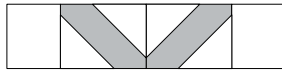

moda

Sampler Block Shuffle

6" x 6" finished

Cutting  
Print

- 1-2½" square
- 8-1½" squares
- 8-2½" x 1½" rectangles

Background

- 24-1½" squares
- 4-2½" x 1½" rectangles

✂ - Easy Corner Triangle

24

Color Options

Laundry Basket Quilts  
To learn more, visit: [laundrybasketquilts.com](http://laundrybasketquilts.com)

moda

Sampler Block Shuffle

6" x 6" finished

Cutting  
Print

- 1-2½" square
- 8-1½" squares
- 8-2½" x 1½" rectangles