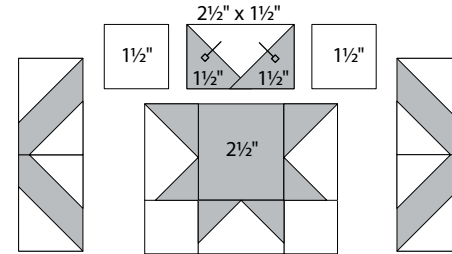

moda

Sampler Block Shuffle

6" x 6" finished

Cutting  
Print

- 1-2½" square
- 8-1½" squares
- 8-2½" x 1½" rectangles

Background

- 24-1½" squares
- 4-2½" x 1½" rectangles

✂ - Easy Corner Triangle

24

Color Options

Laundry Basket Quilts  
To learn more, visit: [laundrybasketquilts.com](http://laundrybasketquilts.com)

moda

Sampler Block Shuffle

6" x 6" finished

Cutting  
Print

- 1-2½" square
- 8-1½" squares
- 8-2½" x 1½" rectangles

Background

- 24-1½" squares
- 4-2½" x 1½" rectangles

✂ - Easy Corner Triangle

24

Color Options

Laundry Basket Quilts  
To learn more, visit: [laundrybasketquilts.com](http://laundrybasketquilts.com)

moda

MODAFABRICS.COM