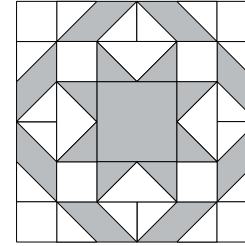

moda

Sampler Block Shuffle

6" x 6" finished

Cutting  
Print

- 1-2½" square
- 8-1½" squares
- 8-2½" x 1½" rectangles

Background

- 24-1½" squares
- 4-2½" x 1½" rectangles

✂ - Easy Corner Triangle

24

Color Options

Laundry Basket Quilts  
To learn more, visit: [laundrybasketquilts.com](http://laundrybasketquilts.com)

moda

Sampler Block Shuffle

6" x 6" finished

Cutting  
Print

- 1-2½" square
- 8-1½" squares
- 8-2½" x 1½" rectangles

Background

- 24-1½" squares
- 4-2½" x 1½" rectangles

✂ - Easy Corner Triangle

24

Color Options

Laundry Basket Quilts  
To learn more, visit: [laundrybasketquilts.com](http://laundrybasketquilts.com)

moda

MODAFABRICS.COM