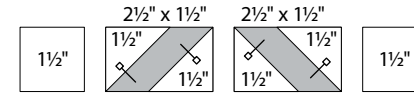

moda

Sampler Block Shuffle

6" x 6" finished

Cutting  
Print

- 1-2½" square
- 8-1½" squares
- 8-2½" x 1½" rectangles

Background

- 24-1½" squares
- 4-2½" x 1½" rectangles

✂ - Easy Corner Triangle

24

Color Options

Laundry Basket Quilts  
To learn more, visit: [laundrybasketquilts.com](http://laundrybasketquilts.com)

moda

Sampler Block Shuffle

6" x 6" finished

Cutting  
Print

- 1-2½" square
- 8-1½" squares
- 8-2½" x 1½" rectangles

Background

- 24-1½" squares
- 4-2½" x 1½" rectangles

✂ - Easy Corner Triangle

24

Color Options

Laundry Basket Quilts  
To learn more, visit: [laundrybasketquilts.com](http://laundrybasketquilts.com)

moda

MODAFABRICS.COM