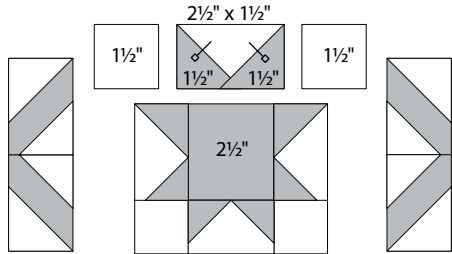

moda

Sampler Block Shuffle

6" x 6" finished

Cutting  
Print

- 1-2½" square
- 8-1½" squares
- 8-2½" x 1½" rectangles

Background

- 24-1½" squares
- 4-2½" x 1½" rectangles

✂ - Easy Corner Triangle

24

Color Options

Laundry Basket Quilts  
To learn more, visit: [laundrybasketquilts.com](http://laundrybasketquilts.com)

moda

Sampler Block Shuffle

6" x 6" finished

Cutting  
Print

- 1-2½" square
- 8-1½" squares
- 8-2½" x 1½" rectangles

Background

- 24-1½" squares
- 4-2½" x 1½" rectangles

✂ - Easy Corner Triangle

24

Color Options

Laundry Basket Quilts  
To learn more, visit: [laundrybasketquilts.com](http://laundrybasketquilts.com)

moda

MODAFABRICS.COM