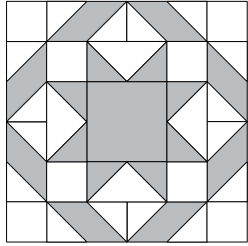

moda

Sampler Block Shuffle

6" x 6" finished

Cutting  
Print

- 1-2½" square
- 8-1½" squares
- 8-2½" x 1½" rectangles

Background

- 24-1½" squares
- 4-2½" x 1½" rectangles

✂ - Easy Corner Triangle

24

Color Options

Laundry Basket Quilts  
To learn more, visit: [laundrybasketquilts.com](http://laundrybasketquilts.com)

moda

Sampler Block Shuffle

6" x 6" finished

Cutting  
Print

- 1-2½" square
- 8-1½" squares
- 8-2½" x 1½" rectangles

Background

- 24-1½" squares
- 4-2½" x 1½" rectangles

✂ - Easy Corner Triangle

24

Color Options

Laundry Basket Quilts  
To learn more, visit: [laundrybasketquilts.com](http://laundrybasketquilts.com)

moda

MODAFABRICS.COM