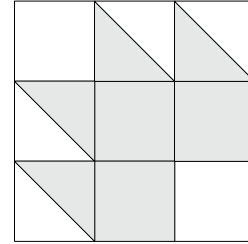

moda

Sampler Block Shuffle

6" x 6" finished

Cutting Print

7-2½" squares

Background

6-2½" squares

Easy Corner Triangle

26

Color Option

Amy Ellis

To learn more, visit: amyscreativeside.com

moda

MODAFABRICS.COM

#showmethemoda

moda

Sampler Block Shuffle

6" x 6" finished

Cutting Print

7-2½" squares

Background

6-2½" squares

Easy Corner Triangle

26