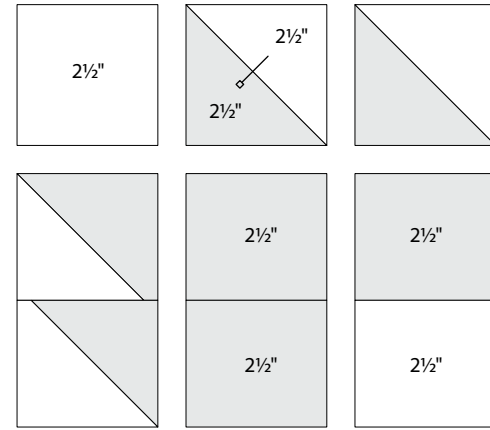

moda

Sampler Block Shuffle

6" x 6" finished

Cutting Print

7-2½" squares

Background

6-2½" squares

Easy Corner Triangle

Sampler Block Shuffle

6" x 6" finished

Cutting Print

7-2½" squares

Background

6-2½" squares

Easy Corner Triangle

26