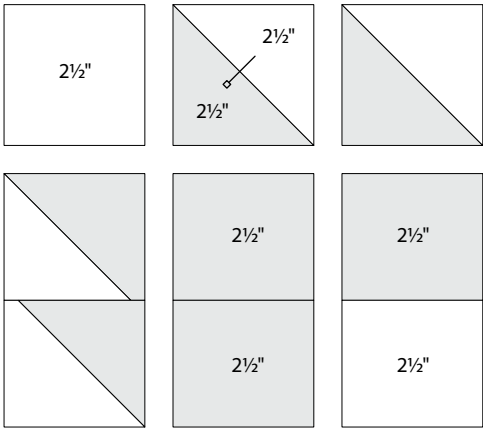

moda

Sampler Block Shuffle

6" x 6" finished

Cutting Print

7-2½" squares

Background

6-2½" squares

Easy Corner Triangle

Sampler Block Shuffle

6" x 6" finished

Cutting Print

7-2½" squares

Background

6-2½" squares

Easy Corner Triangle

26