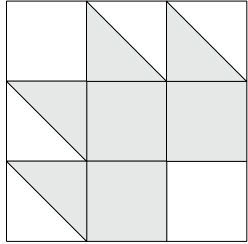

moda

Sampler Block Shuffle

6" x 6" finished

Cutting Print

7-2½" squares

Background

6-2½" squares

Easy Corner Triangle

Sampler Block Shuffle

6" x 6" finished

Cutting Print

7-2½" squares

Background

6-2½" squares

Easy Corner Triangle

26