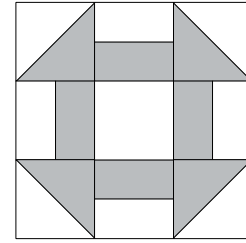

moda

Sampler Block Shuffle

6" x 6" finished

Cutting Print

- 4-2½" squares
- 4-2½" x 1½" rectangles

Background

- 5-2½" squares
- 4-2½" x 1½" rectangles

✂ - Easy Corner Triangle

5

Color Option

moda

Sampler Block Shuffle

6" x 6" finished

Cutting Print

- 4-2½" squares
- 4-2½" x 1½" rectangles

Background

- 5-2½" squares
- 4-2½" x 1½" rectangles

✂ - Easy Corner Triangle

5

Color Option