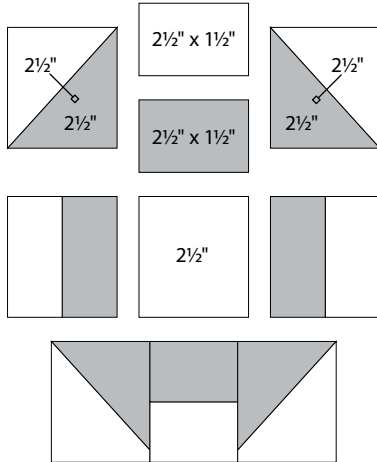

moda

Sampler Block Shuffle

6" x 6" finished

Cutting Print

- 4-2½" squares
- 4-2½" x 1½" rectangles

Background

- 5-2½" squares
- 4-2½" x 1½" rectangles

✂ - Easy Corner Triangle

5

Color Option

moda

Sampler Block Shuffle

6" x 6" finished

Cutting Print

- 4-2½" squares
- 4-2½" x 1½" rectangles

Background

- 5-2½" squares
- 4-2½" x 1½" rectangles

✂ - Easy Corner Triangle

5

Color Option