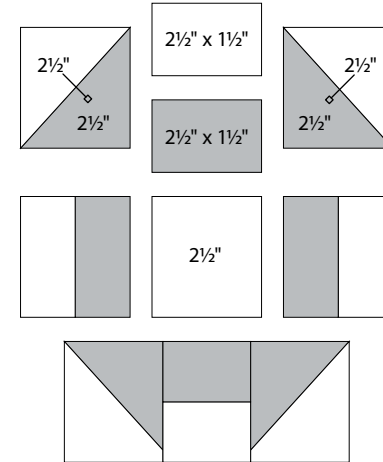

moda

Sampler Block Shuffle

6" x 6" finished

Cutting Print

- 4-2½" squares
- 4-2½" x 1½" rectangles

Background

- 5-2½" squares
- 4-2½" x 1½" rectangles

✂ - Easy Corner Triangle

5

Color Option

moda

Sampler Block Shuffle

6" x 6" finished

Cutting Print

- 4-2½" squares
- 4-2½" x 1½" rectangles

Background

- 5-2½" squares
- 4-2½" x 1½" rectangles

✂ - Easy Corner Triangle

5

Color Option