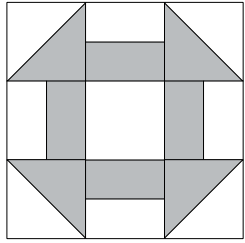

moda

Sampler Block Shuffle

6" x 6" finished

Cutting Print

- 4-2½" squares
- 4-2½" x 1½" rectangles

Background

- 5-2½" squares
- 4-2½" x 1½" rectangles

✂ - Easy Corner Triangle

5

Color Option

moda

Sampler Block Shuffle

6" x 6" finished

Cutting Print

- 4-2½" squares
- 4-2½" x 1½" rectangles

Background

- 5-2½" squares
- 4-2½" x 1½" rectangles

✂ - Easy Corner Triangle

5

Color Option