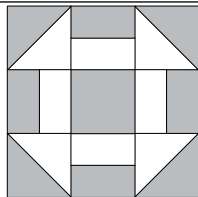

moda

Sampler Block Shuffle

6" x 6" finished

Cutting Print

- 4-2½" squares
- 4-2½" x 1½" rectangles

Background

- 5-2½" squares
- 4-2½" x 1½" rectangles

✂ - Easy Corner Triangle

5

Color Option

moda

Sampler Block Shuffle

6" x 6" finished

Cutting Print

- 4-2½" squares
- 4-2½" x 1½" rectangles

Background

- 5-2½" squares
- 4-2½" x 1½" rectangles

✂ - Easy Corner Triangle

5

Color Option