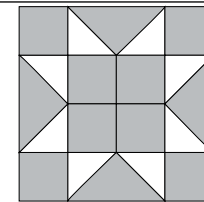

Color Option

6

American Jane

To learn more, visit: americanjane.com

moda

MODAFABRICS.COM

#showmethemoda