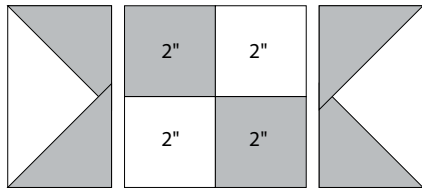

moda

Sampler Block Shuffle

Cutting
Print

10-2" squares

Background

6-2" squares

4-2" x 3½" rectangles

Easy Corner Triangle

Color Option

6

American Jane

To learn more, visit: americanjane.com

moda

MODAFABRICS.COM

#showmethemoda

moda

Sampler Block Shuffle

Cutting
Print

10-2" squares

Background

6-2" squares

4-2" x 3½" rectangles

Easy Corner Triangle

Color Option

6

American Jane

To learn more, visit: americanjane.com

moda

MODAFABRICS.COM

#showmethemoda