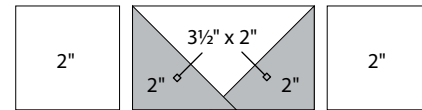

moda

Sampler Block Shuffle

Cutting
Print

10-2" squares

Background

6-2" squares

4-2" x 3½" rectangles

Easy Corner Triangle

Color Option

6

American Jane

To learn more, visit: americanjane.com

moda

MODAFABRICS.COM

#showmethemoda

moda

Sampler Block Shuffle

Cutting
Print

10-2" squares

Background

6-2" squares

4-2" x 3½" rectangles

Easy Corner Triangle

Color Option

6

American Jane

To learn more, visit: americanjane.com

moda

MODAFABRICS.COM

#showmethemoda