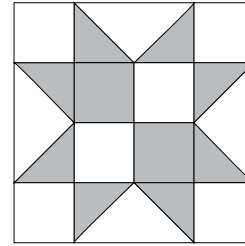

moda

Sampler Block Shuffle

6" x 6" finished

Cutting
Print

10-2" squares

Background

6-2" squares

4-2" x 3½" rectangles

Easy Corner Triangle

Color Option

6

American Jane

To learn more, visit: americanjane.com

moda

MODAFABRICS.COM

#showmethemoda