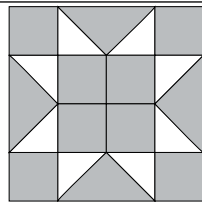

Color Option

6

American Jane

To learn more, visit: americanjane.com

moda

MODAFABRICS.COM

#showmethemoda

moda