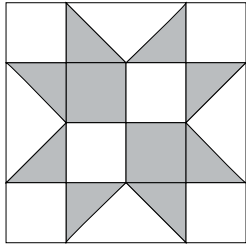

moda

Sampler Block Shuffle

6" x 6" finished

Cutting
Print

10-2" squares

Background

6-2" squares

4-2" x 3½" rectangles

Easy Corner Triangle

Color Option

6

American Jane

To learn more, visit: americanjane.com

moda

MODAFABRICS.COM

#showmethemoda