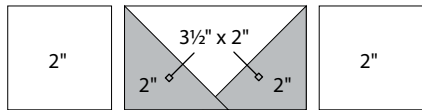

moda

Sampler Block Shuffle

Cutting
Print

10-2" squares

Background

6-2" squares

4-2" x 3½" rectangles

Easy Corner Triangle

Color Option

6

American Jane

To learn more, visit: americanjane.com

moda

MODAFABRICS.COM

#showmethemoda

moda

Sampler Block Shuffle

Cutting
Print

10-2" squares

Background

6-2" squares

4-2" x 3½" rectangles

Easy Corner Triangle

Color Option

6

American Jane

To learn more, visit: americanjane.com

moda

MODAFABRICS.COM

#showmethemoda