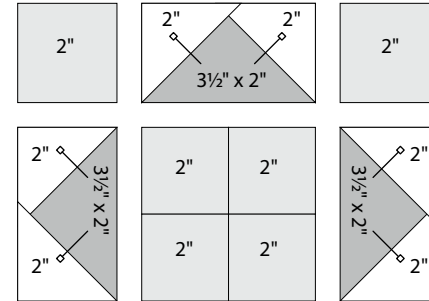

Color Options

8

little.miss.shabby
To learn more, visit: littlemissshabby.com

moda

MODAFABRICS.COM

#showmethemoda

moda

MODAFABRICS.COM

#showmethemoda