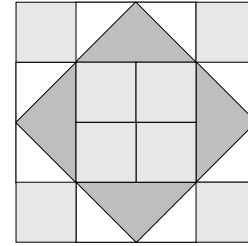

moda

Sampler Block Shuffle

6" x 6" finished

Cutting

Print 1

4-3½" x 2" rectangles

Print 2

8-2" squares

Background

8-2" squares

✂ - Easy Corner Triangle

Color Options

8

little.miss.shabby
To learn more, visit: littlemissshabby.com

moda

Sampler Block Shuffle

6" x 6" finished

Cutting

Print 1

4-3½" x 2" rectangles

Print 2

8-2" squares

Background

8-2" squares