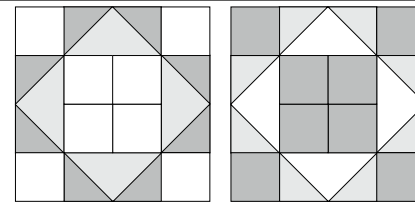

Color Options

8

little.miss.shabby
To learn more, visit: littlemissshabby.com

moda

MODAFABRICS.COM

#showmethemoda

moda

MODAFABRICS.COM

#showmethemoda