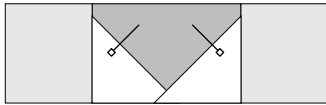

moda

Sampler Block Shuffle

6" x 6" finished

Cutting

Print 1

4-3½" x 2" rectangles

Print 2

8-2" squares

Background

8-2" squares

✂ - Easy Corner Triangle

Color Options

8

little.miss.shabby
To learn more, visit: littlemissshabby.com

moda

Sampler Block Shuffle