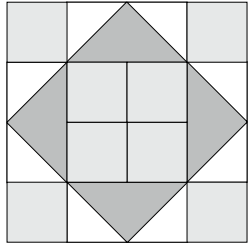

moda

Sampler Block Shuffle

6" x 6" finished

Cutting

Print 1

4-3½" x 2" rectangles

Print 2

8-2" squares

Background

8-2" squares

✂ - Easy Corner Triangle

Color Options

8

little.miss.shabby
To learn more, visit: littlemissshabby.com

moda

Sampler Block Shuffle

6" x 6" finished

Cutting

Print 1

4-3½" x 2" rectangles

Print 2

8-2" squares

Background

8-2" squares