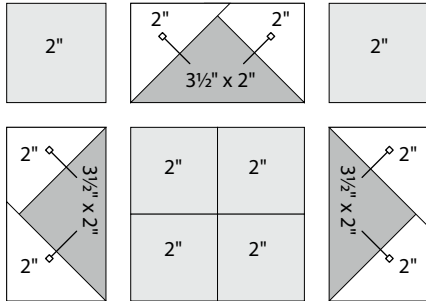

moda

Sampler Block Shuffle

6" x 6" finished

Cutting

Print 1

4-3½" x 2" rectangles

Print 2

8-2" squares

Background

8-2" squares

✂ - Easy Corner Triangle

Color Options

8

little.miss.shabby
To learn more, visit: littlemissshabby.com

moda

Sampler Block Shuffle

6" x 6" finished

Cutting

Print 1

4-3½" x 2" rectangles

Print 2

8-2" squares

Background

8-2" squares