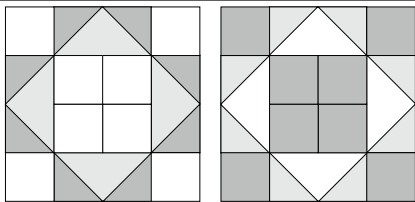

moda

Sampler Block Shuffle

6" x 6" finished

Cutting

Print 1

4-3½" x 2" rectangles

Print 2

8-2" squares

Background

8-2" squares

✂ - Easy Corner Triangle

Color Options

8

little.miss.shabby
To learn more, visit: littlemissshabby.com

moda

Sampler Block Shuffle

6" x 6" finished

Cutting

Print 1

4-3½" x 2" rectangles

Print 2

8-2" squares

Background

8-2" squares