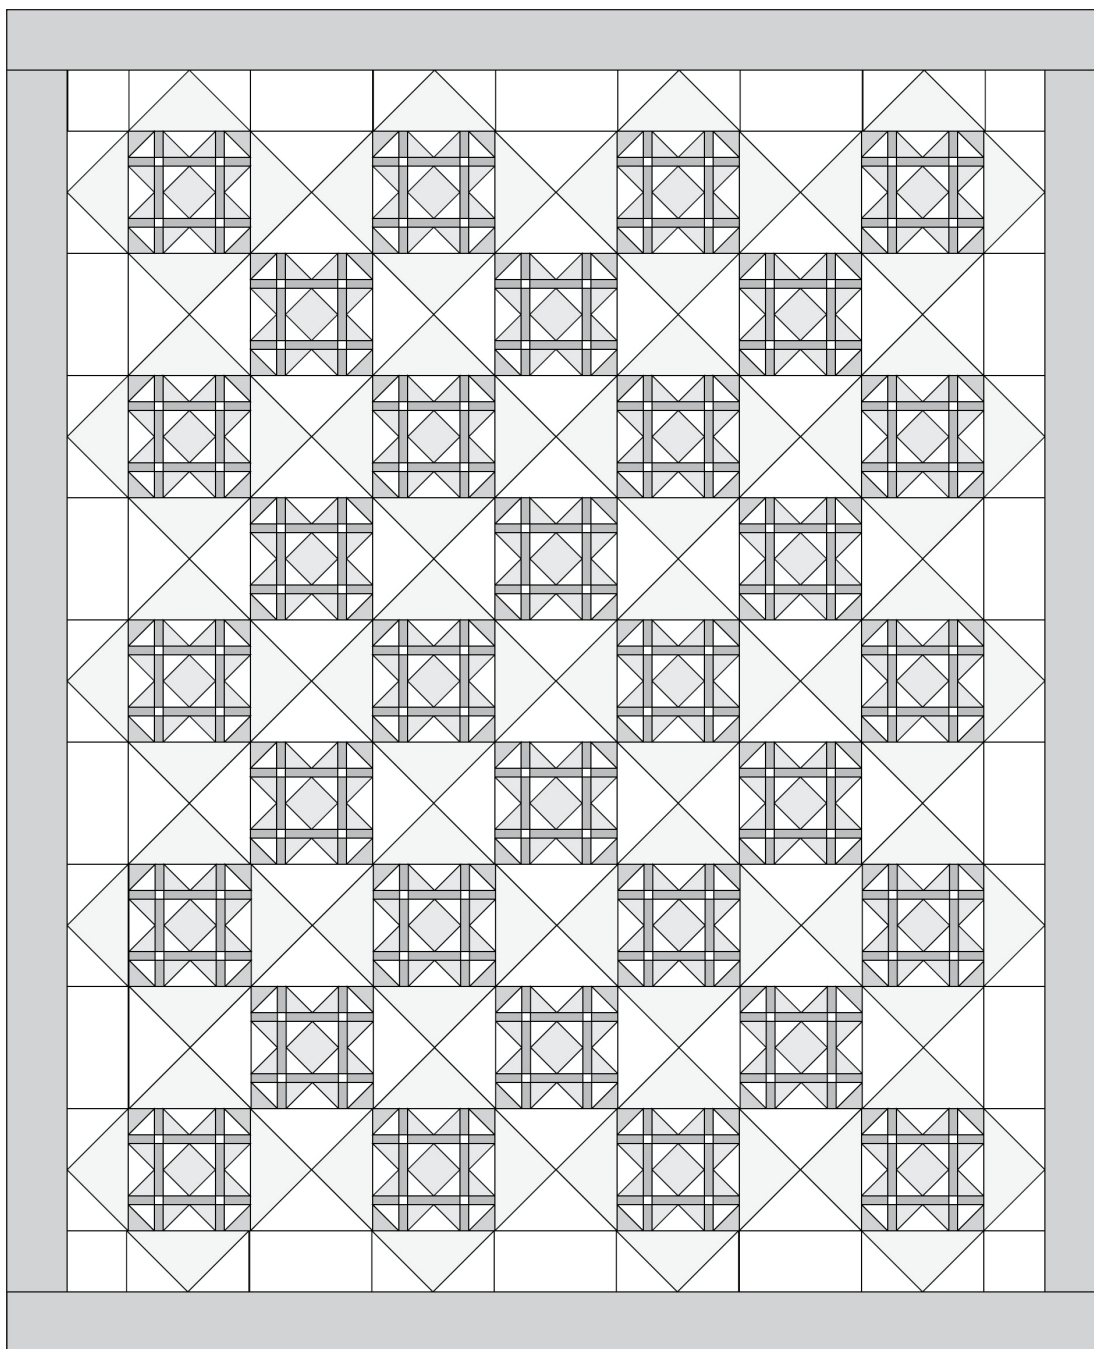

MOONLIGHT QUILT COLORING SHEET

Grab some colored pencils and start coloring your quilt!