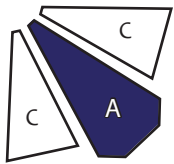

Make 8.

Assemble two Background Wedges and one Rocket Star Wedge. Press seams open.

Trim the Rocket Star Unit to measure 5 1/2" x 5 1/2".