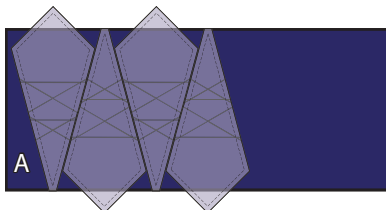

Rocket Star Quilt Block

Check out our  YouTube tutorial!

Unfinished size: 14 1/2" x 14 1/2".

Cutting Instructions:

One Block	
Rocket Star Print 	1 - 8 1/2" x 20" strip (A)
Diamond Print 	4 - 4 1/2" x 5 1/2" rectangles (B)
Background 	1 - 6 1/2" x WOF strip (C) 1 - 4 1/2" square (D) 16 - 3" squares (E)

Use 1/4" seams and press as arrows indicate throughout.

Block Assembly:

Line up the 8 1/2" line on the Starburst Ruler with the top of the Fabric A strip.

Cut four Rocket Star Wedges.

Make 4.

"Classic and Vintage Series"

#rocketstarquilt

Pattern for Table Runner, Lap, Twin & Queen size quilt available at www.FatQuarterShop.com.

Features the Starburst 30 Degree Triangle Ruler by Creative Grids (#CGR30E30)

Copyright 2019 Fat Quarter Shop, LLC. All rights reserved. Duplication of any kind is prohibited.

Make 4.

Assemble the Rocket Star Block.

Rocket Star Block should measure 14 1/2" x 14 1/2".

Rocket Star Quilt Block

Check out
our  YouTube
tutorial!

Starburst Template:

Template is actual size.