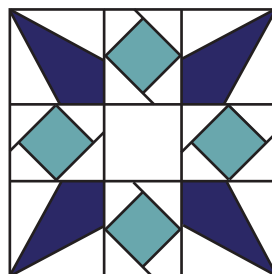

Make 8.

Assemble two Background Wedges and one Rocket Star Wedge. Press seams open.

Trim the Rocket Star Unit to measure 5 1/2" x 5 1/2".

Make 4.

Draw a diagonal line on the wrong side of the Fabric E squares.

With right sides facing, layer Fabric E squares on opposite corners of a Fabric B rectangle.

Stitch on the drawn lines and trim 1/4" away from the seam.

Repeat on the remaining corners.

Diamond Unit should measure 4 1/2" x 5 1/2".

Make 4.

Assemble the Rocket Star Block.

Rocket Star Block should measure 14 1/2" x 14 1/2".