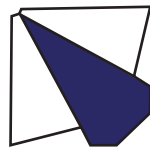

Rocket Star Quilt Block

Check out our  YouTube tutorial!

Unfinished size: 14 1/2" x 14 1/2".

Cutting Instructions:

One Block	
Rocket Star Print 	1 - 8 1/2" x 20" strip (A)
Diamond Print 	4 - 4 1/2" x 5 1/2" rectangles (B)
Background 	1 - 6 1/2" x WOF strip (C) 1 - 4 1/2" square (D) 16 - 3" squares (E)

#rocketstarquilt

Pattern for Table Runner, Lap, Twin & Queen size quilt available at www.FatQuarterShop.com.

Features the Starburst 30 Degree Triangle Ruler by Creative Grids (#CGR30E30)

Copyright 2019 Fat Quarter Shop, LLC. All rights reserved. Duplication of any kind is prohibited.

www.FatQuarterShop.com

www.YouTube.com/FatQuarterShop

Rocket Star Quilt Block

Check out
our  YouTube
tutorial!

Line up the 6 1/2" line on the Starburst Ruler with the top of the Fabric C strip.

Cut eight Background Wedges.

Make 8.

Assemble two Background Wedges and one Rocket Star Wedge. Press seams open.

Trim the Rocket Star Unit to measure 5 1/2" x 5 1/2".

Make 4.

Draw a diagonal line on the wrong side of the Fabric E squares.