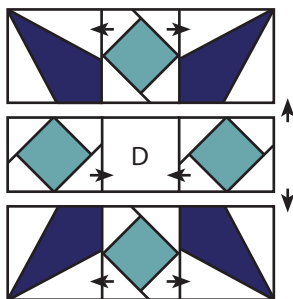

Rocket Star Quilt Block

Check out our  YouTube tutorial!

Unfinished size: 14 1/2" x 14 1/2".

Cutting Instructions:

One Block	
Rocket Star Print 	1 - 8 1/2" x 20" strip (A)
Diamond Print 	4 - 4 1/2" x 5 1/2" rectangles (B)
Background 	1 - 6 1/2" x WOF strip (C) 1 - 4 1/2" square (D) 16 - 3" squares (E)

www.FatQuarterShop.com

www.YouTube.com/FatQuarterShop

Rocket Star Quilt Block

Check out
our  YouTube
tutorial!

Line up the 6 1/2" line on the Starburst Ruler with the top of the Fabric C strip.

Cut eight Background Wedges.

With right sides facing, layer Fabric E squares on opposite corners of a Fabric B rectangle.

Stitch on the drawn lines and trim 1/4" away from the seam.

Repeat on the remaining corners.

Diamond Unit should measure 4 1/2" x 5 1/2".

Make 4.

Assemble the Rocket Star Block.

Rocket Star Block should measure 14 1/2" x 14 1/2".

Rocket Star Quilt Block

Check out
our  YouTube
tutorial!

Starburst Template:

Template is actual size.