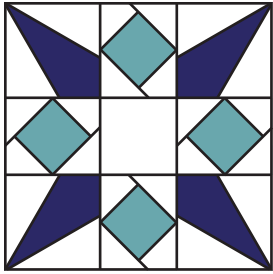

Rocket Star Quilt Block

Check out our  YouTube tutorial!

Unfinished size: 14 1/2" x 14 1/2".

Cutting Instructions:

One Block	
Rocket Star Print 	1 - 8 1/2" x 20" strip (A)
Diamond Print 	4 - 4 1/2" x 5 1/2" rectangles (B)
Background 	1 - 6 1/2" x WOF strip (C) 1 - 4 1/2" square (D) 16 - 3" squares (E)

Use 1/4" seams and press as arrows indicate throughout.

Block Assembly:

Line up the 8 1/2" line on the Starburst Ruler with the top of the Fabric A strip.

Cut four Rocket Star Wedges.

Make 4.

"Classic and Vintage Series"

#rocketstarquilt

Pattern for Table Runner, Lap, Twin & Queen size quilt available at www.FatQuarterShop.com.

Features the Starburst 30 Degree Triangle Ruler by Creative Grids (#CGR30E30)

Copyright 2019 Fat Quarter Shop, LLC. All rights reserved. Duplication of any kind is prohibited.

Make 4.

Assemble the Rocket Star Block.

Rocket Star Block should measure 14 1/2" x 14 1/2".

Rocket Star Quilt Block

Check out
our  YouTube
tutorial!

Starburst Template:

Template is actual size.