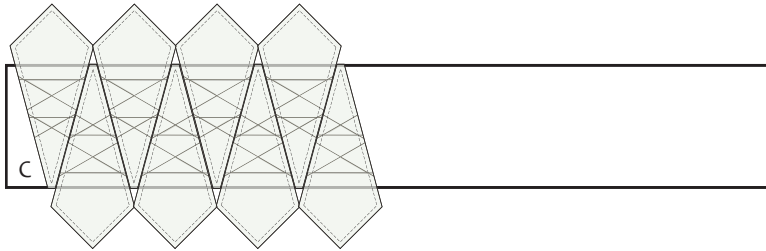

Rocket Star Quilt Block

Check out our  YouTube tutorial!

Unfinished size: 14 1/2" x 14 1/2".

Cutting Instructions:

One Block	
Rocket Star Print 	1 - 8 1/2" x 20" strip (A)
Diamond Print 	4 - 4 1/2" x 5 1/2" rectangles (B)
Background 	1 - 6 1/2" x WOF strip (C) 1 - 4 1/2" square (D) 16 - 3" squares (E)

#rocketstarquilt

Pattern for Table Runner, Lap, Twin & Queen size quilt available at www.FatQuarterShop.com.

Features the Starburst 30 Degree Triangle Ruler by Creative Grids (#CGR30E30)

Copyright 2019 Fat Quarter Shop, LLC. All rights reserved. Duplication of any kind is prohibited.

www.FatQuarterShop.com

www.YouTube.com/FatQuarterShop

Rocket Star Quilt Block

Check out
our  YouTube
tutorial!

Line up the 6 1/2" line on the Starburst Ruler with the top of the Fabric C strip.

Cut eight Background Wedges.

Make 8.

Assemble two Background Wedges and one Rocket Star Wedge. Press seams open.

Trim the Rocket Star Unit to measure 5 1/2" x 5 1/2".

Make 4.

Draw a diagonal line on the wrong side of the Fabric E squares.