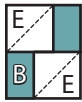

Make 4.

Draw a diagonal line on the wrong side of the Fabric E squares.

With right sides facing, layer Fabric E squares on opposite corners of a Fabric B rectangle.

Stitch on the drawn lines and trim 1/4" away from the seam.