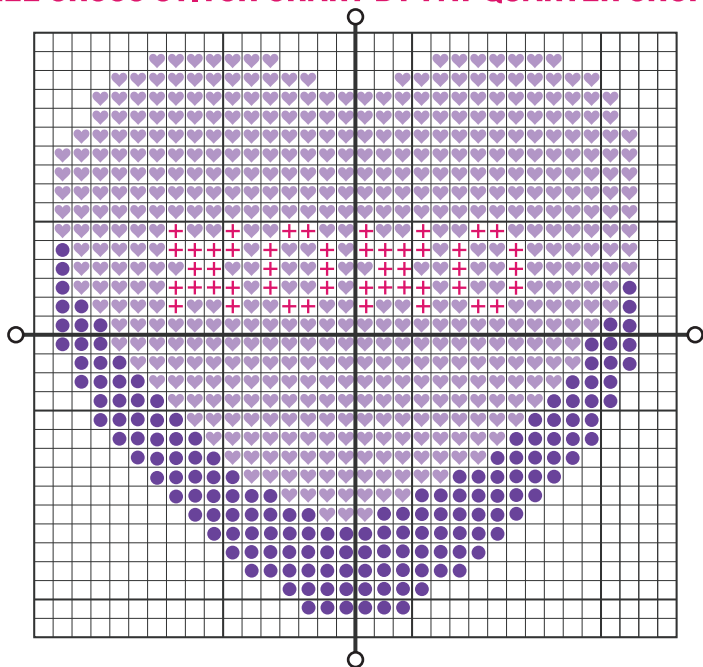

CANDY HEART CHART

FREE CROSS STITCH CHART BY FAT QUARTER SHOP

STITCH COUNT

30h x 31w

FINISHED SIZE

2.5" x 2.5"

STRANDS

2 strands of DMC

Yellow

Color	Symbol	DMC
Dark Pink	+	956
Yellow	♥	3823
Gold	●	3855

Green

Color	Symbol	DMC
Dark Pink	+	956
Light Jade	♥	563
Jade	●	562

Blue

Color	Symbol	DMC
Dark Pink	+	956
Light Blue	♥	747
Dark Blue	●	3766

Purple

Color	Symbol	DMC
Dark Pink	+	956
Light Violet	♥	554
Violet	●	553

Pink

Color	Symbol	DMC
Dark Pink	+	956
Light Pink	♥	3716
Dark Pink	●	956

What do I need to get started?

Cloud 25 Count Lugana 18" x 27" Vintage Cross Stitch Cloth (SKU# VC25-CLOUD)
Candy Hearts DMC Thread Pack (SKU# CandyHeart-DMC)