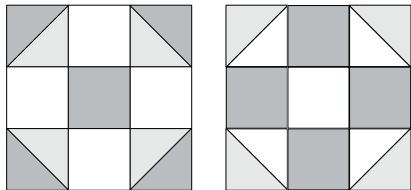

moda

Sampler Block Shuffle

6" x 6" finished

Cutting
Print 1

1-2½" square

Print 2

4-2½" squares

Background

8-2½" squares

✂ - Easy Corner Triangle

Color Options

10

Deb Strain

To learn more, visit: debstrain.blogspot.com

moda

Sampler Block Shuffle

6" x 6" finished

Cutting
Print 1

1-2½" square

Print 2

4-2½" squares

Background

8-2½" squares

✂ - Easy Corner Triangle