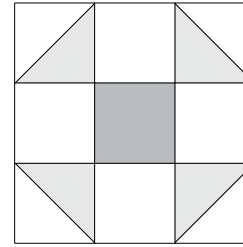

moda

Sampler Block Shuffle

6" x 6" finished

Cutting
Print 1

1-2½" square

Print 2

4-2½" squares

Background

8-2½" squares

✂ - Easy Corner Triangle

Color Options

10

Deb Strain

To learn more, visit: debstrain.blogspot.com

moda

Sampler Block Shuffle

6" x 6" finished

Cutting
Print 1

1-2½" square

Print 2

4-2½" squares

Background

8-2½" squares

✂ - Easy Corner Triangle