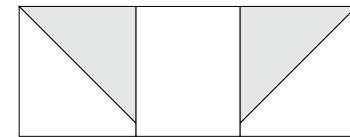

8-2½" squares

✂ - Easy Corner Triangle

Color Options

10

Deb Strain

To learn more, visit: debstrain.blogspot.com

moda

Sampler Block Shuffle

6" x 6" finished

Cutting
Print 1

1-2½" square

Print 2

4-2½" squares

Background

8-2½" squares

✂ - Easy Corner Triangle