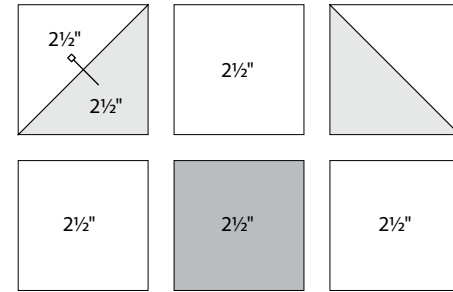

8-2½" squares

✂ - Easy Corner Triangle

Color Options

10

Deb Strain

To learn more, visit: debstrain.blogspot.com

moda

Sampler Block Shuffle

6" x 6" finished

Cutting
Print 1

1-2½" square

Print 2

4-2½" squares

Background

8-2½" squares

✂ - Easy Corner Triangle