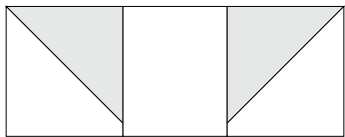

moda

Sampler Block Shuffle

6" x 6" finished

Cutting
Print 1

1-2½" square

Print 2

4-2½" squares

Background

8-2½" squares

✂ - Easy Corner Triangle

Color Options

10

Deb Strain

To learn more, visit: debstrain.blogspot.com

moda

Sampler Block Shuffle

6" x 6" finished

Cutting
Print 1

1-2½" square

Print 2

4-2½" squares

Background

8-2½" squares

✂ - Easy Corner Triangle