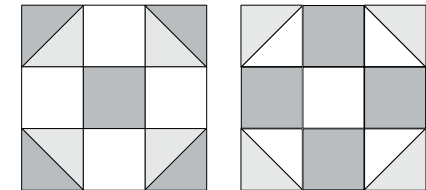

Color Options

10

Deb Strain

To learn more, visit: debstrain.blogspot.com

moda

MODAFABRICS.COM

#showmethemoda

moda

MODAFABRICS.COM

#showmethemoda