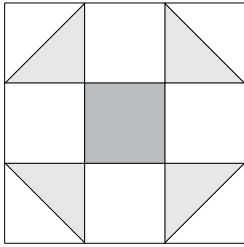

moda

Sampler Block Shuffle

6" x 6" finished

Cutting
Print 1

1-2½" square

Print 2

4-2½" squares

Background

8-2½" squares

✂ - Easy Corner Triangle

Color Options

10

Deb Strain

To learn more, visit: debstrain.blogspot.com

moda

Sampler Block Shuffle

6" x 6" finished

Cutting
Print 1

1-2½" square

Print 2

4-2½" squares

Background

8-2½" squares

✂ - Easy Corner Triangle