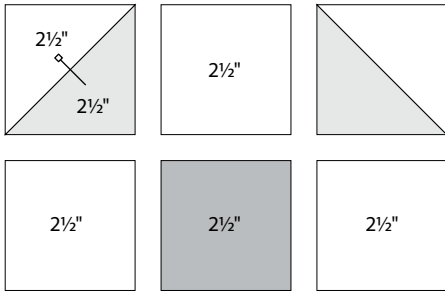

moda

Sampler Block Shuffle

6" x 6" finished

Cutting
Print 1

1-2½" square

Print 2

4-2½" squares

Background

8-2½" squares

✂ - Easy Corner Triangle

Color Options

10

Deb Strain

To learn more, visit: debstrain.blogspot.com

moda

Sampler Block Shuffle

6" x 6" finished

Cutting
Print 1

1-2½" square

Print 2

4-2½" squares

Background

8-2½" squares

✂ - Easy Corner Triangle