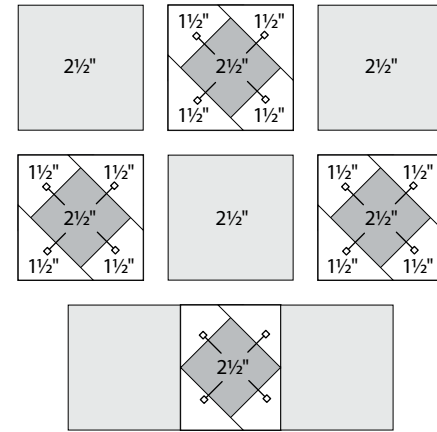

moda

Sampler Block Shuffle

6" x 6" finished

Cutting

Print 1

5-2 1/2" squares

Print 2

4-2 1/2" squares

Background

16-1 1/2" squares

Easy Corner Triangle

FIG TREE & CO
To learn more, visit: figtreequilts.com

14

Color Options

moda

Sampler Block Shuffle

6" x 6" finished

Cutting

Print 1

5-2 1/2" squares

Print 2

4-2 1/2" squares

Background

16-1 1/2" squares

Easy Corner Triangle

FIG TREE & CO
To learn more, visit: figtreequilts.com

14

Color Options