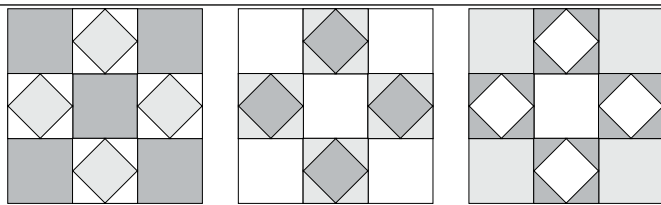

moda

Sampler Block Shuffle

6" x 6" finished

Cutting

Print 1

5-2 1/2" squares

Print 2

4-2 1/2" squares

Background

16-1 1/2" squares

Easy Corner Triangle

FIG TREE & CO  
To learn more, visit: figtreequilts.com

14

Color Options

moda

Sampler Block Shuffle

6" x 6" finished

Cutting

Print 1

5-2 1/2" squares

Print 2

4-2 1/2" squares

Background

16-1 1/2" squares