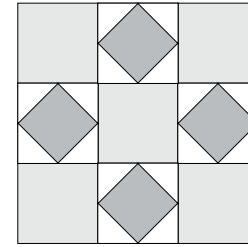

moda

Sampler Block Shuffle

6" x 6" finished

Cutting

Print 1

5-2 1/2" squares

Print 2

4-2 1/2" squares

Background

16-1 1/2" squares

Easy Corner Triangle

FIG TREE & CO  
To learn more, visit: figtreequilts.com

14

Color Options

moda

Sampler Block Shuffle

6" x 6" finished

Cutting

Print 1

5-2 1/2" squares

Print 2

4-2 1/2" squares

Background

16-1 1/2" squares