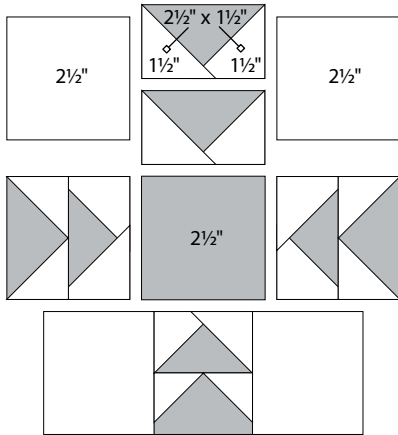

moda

Sampler Block Shuffle

6" x 6" finished

Cutting
Print

8-2½" x 1½" rectangles
1-2½" square

Background

4-2½" squares
16-1½" squares

Easy Corner Triangle

Sampler Block Shuffle

6" x 6" finished

Cutting
Print

8-2½" x 1½" rectangles
1-2½" square

Background

4-2½" squares
16-1½" squares

Easy Corner Triangle

27