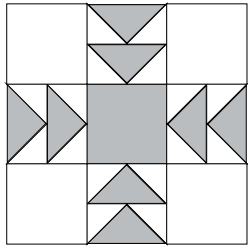

moda

Sampler Block Shuffle

6" x 6" finished

Cutting
Print

8-2½" x 1½" rectangles
1-2½" square

Background

4-2½" squares
16-1½" squares

Easy Corner Triangle

Sampler Block Shuffle

6" x 6" finished

Cutting
Print

8-2½" x 1½" rectangles
1-2½" square

Background

4-2½" squares
16-1½" squares

Easy Corner Triangle

27