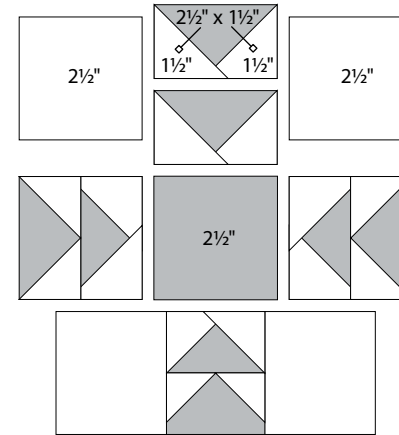

moda

Sampler Block Shuffle

6" x 6" finished

Cutting
Print

8-2½" x 1½" rectangles
1-2½" square

Background

4-2½" squares
16-1½" squares

Easy Corner Triangle

Sampler Block Shuffle

6" x 6" finished

Cutting
Print

8-2½" x 1½" rectangles
1-2½" square

Background

4-2½" squares
16-1½" squares

Easy Corner Triangle

27