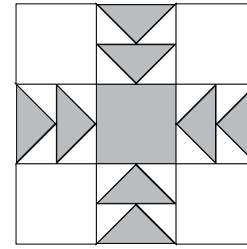

moda

Sampler Block Shuffle

6" x 6" finished

Cutting
Print

8-2½" x 1½" rectangles
1-2½" square

Background

4-2½" squares
16-1½" squares

Easy Corner Triangle

Sampler Block Shuffle

6" x 6" finished

Cutting
Print

8-2½" x 1½" rectangles
1-2½" square

Background

4-2½" squares
16-1½" squares

Easy Corner Triangle

27