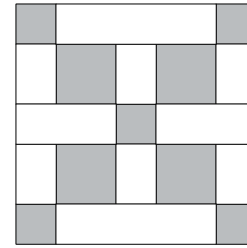

moda

Sampler Block Shuffle

6" x 6" finished

Cutting Print

- 4-2" square
- 5-1½" squares

Background

- 6-2" x 1½" rectangles
- 2-1½" x 3" rectangles
- 2-1½" x 4½" rectangles

Color Option