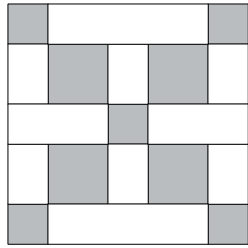

moda

Sampler Block Shuffle

6" x 6" finished

Cutting Print

- 4-2" square
- 5-1½" squares

Background

- 6-2" x 1½" rectangles
- 2-1½" x 3" rectangles
- 2-1½" x 4½" rectangles

Color Option