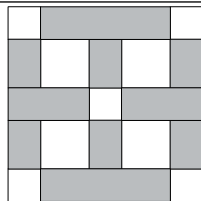

moda

Sampler Block Shuffle

6" x 6" finished

Cutting Print

- 4-2" square
- 5-1½" squares

Background

- 6-2" x 1½" rectangles
- 2-1½" x 3" rectangles
- 2-1½" x 4½" rectangles

Color Option