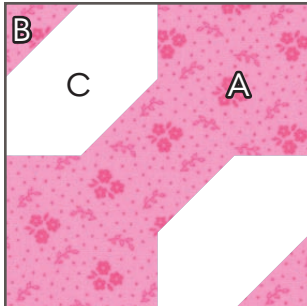

Perfect 10 Sampler - Week 1

MAKE ONE BANANA UNIT

PAGE 4

CUTTING INSTRUCTIONS:

One Layer Cake square (1 - 10" square)

Banana Unit From the 10" square cut:
2 (A)
4 (B)

Background

2 (C)

MAKE ONE BIRTHDAY CAKE BLOCK

PAGE 8

CUTTING INSTRUCTIONS:

One Layer Cake square (1 - 10" square)

Birthday Cake Block From the 10" square cut:
1 (A)
1 (B)
2 (C)

Background

1 (E)
1 (F)

Complete block cutting and instructions can be found in the Perfect 10 Quilts Book by It's Sew Emma.

We recommend using the Creative Grids Perfect 10 Ruler.