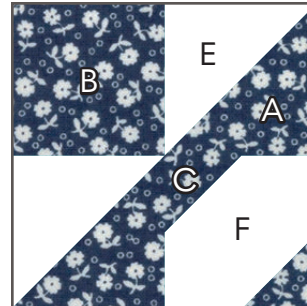

Perfect 10 Sampler - Week 1

MAKE ONE BANANA UNIT

PAGE 4

CUTTING INSTRUCTIONS:

One Layer Cake square (1 - 10" square)

Banana Unit From the 10" square cut:
2 (A)
4 (B)

Background

2 (C)

MAKE ONE BIRTHDAY CAKE BLOCK

PAGE 8

CUTTING INSTRUCTIONS:

One Layer Cake square (1 - 10" square)

Birthday Cake Block From the 10" square cut:
1 (A)
1 (B)
2 (C)

Background

1 (E)
1 (F)

Complete block cutting and instructions can be found in the Perfect 10 Quilts Book by It's Sew Emma.

We recommend using the Creative Grids Perfect 10 Ruler.